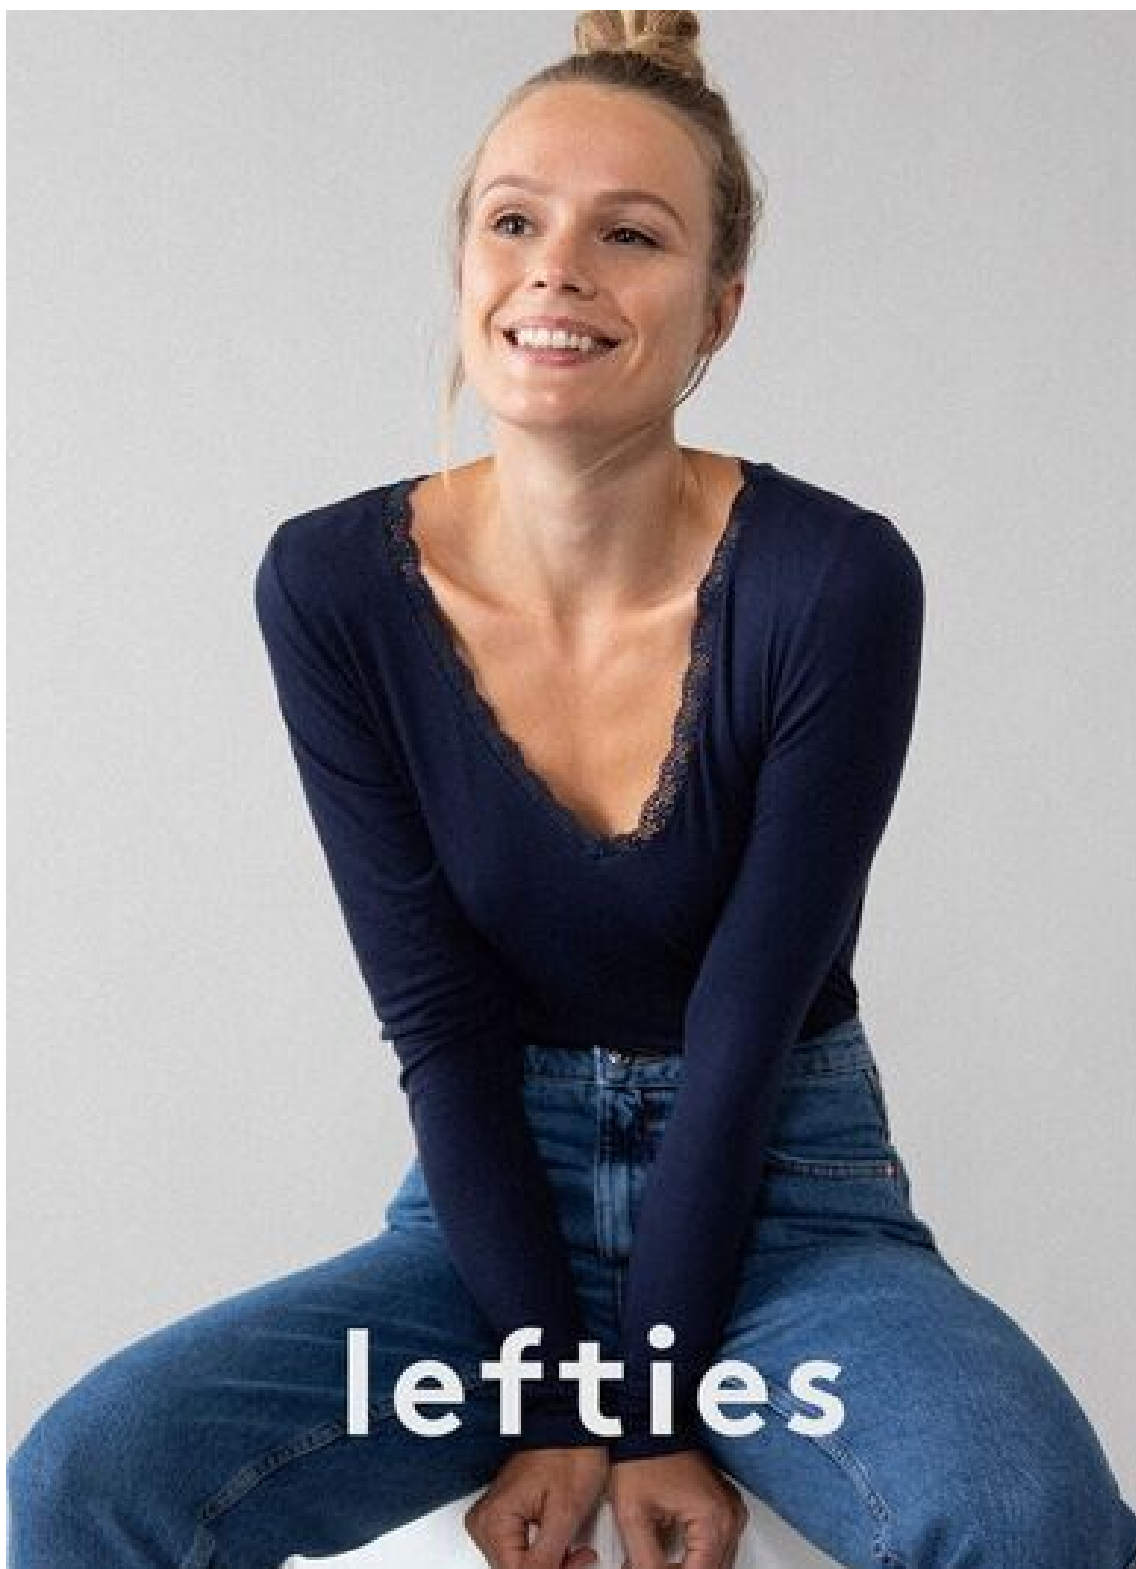

LIZE ROMER

height 5'9" · bust 32.5" · cup A/B · waist 24" · hips 35.5"

shoes size 39 EU/8 US/6 UK · hair blonde · eyes brown